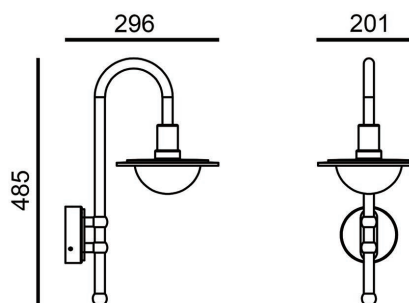

TECHNICAL DATA

**TYPE**

Professional LED for Exterior Lighting.

PRO	CRI ≥ 80	
IP54		L°
AC85-265V 50/60Hz		15,000h L70

Model:	Fiore
Format:	-
Location:	Exterior
Wattage:	10W
Materials:	Aluminium
Led Color:	3000K / 4000K / 6500K
Product Dimension:	357*201*296mm
IP Code:	54
Fixation:	Wall
CRI :	80
Lumen Output:	1000LM
Frequency:	50/60 Hz
Beam Angle:	L°

DIMENSION DRAW

**OUTDOOR**